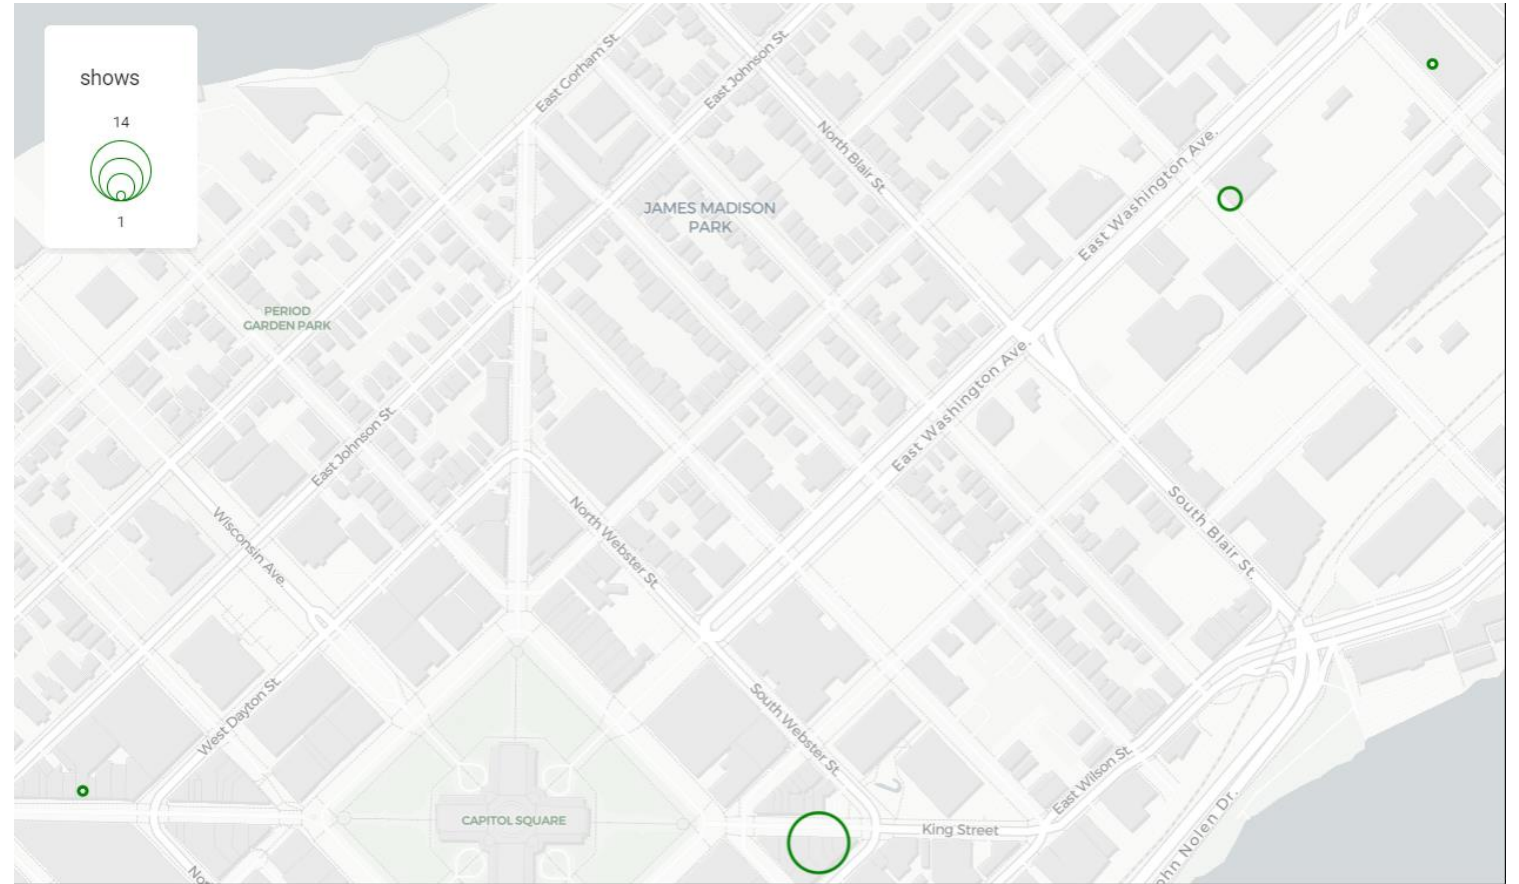

Proportional Symbol

- This map shows that the Majestic Theatre in Madison, WI had the most upcoming shows scheduled, at 14.