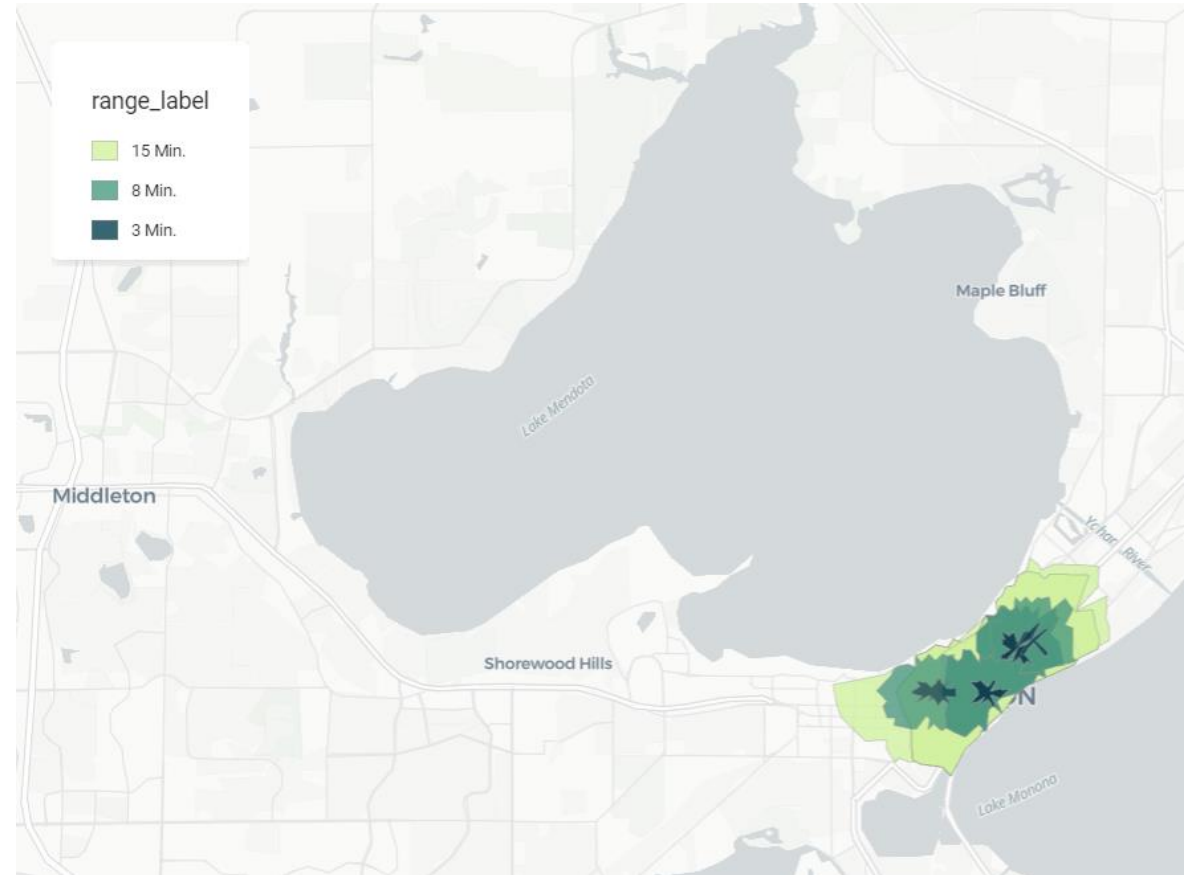

Visualization

1. Used a bounding box to visualizing which venues are in the Madison area, and therefore accessible to more UW students

Visualization

2. Used osmnx and network to find the shortest path from Science Hall (Campus) to the local venues
3. Used Carto to create isoline map to show walk times to local venues
4. Created a bar chart to show which days shows are typically on

Results

- Shortest Path
- Carto
- Proportional Symbol
- Histogram

Shortest Path

Majestic Theater

Orpheum Theater

Shortest Path

High Noon Saloon

The Sylvee

Carto

- This shows 3, 5, and 15-minute walk ranges to each local venue
- Of these four, two could be reached within a 15-minute walk, while the other two were just outside that range.

Proportional Symbol

- This map shows that the Majestic Theatre in Madison, WI had the most upcoming shows scheduled, at 14.

Histogram

- The highest number of are being scheduled on Saturdays, but there are many shows throughout the week