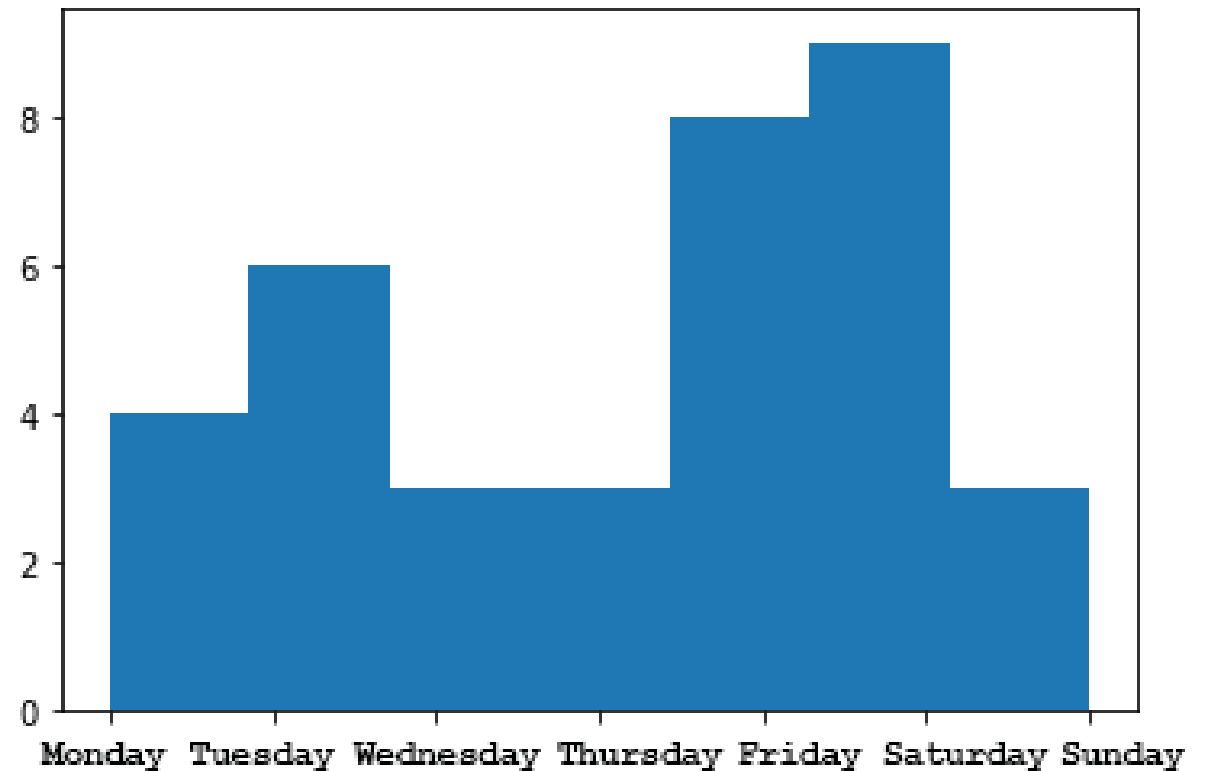

Carto

- This shows 3, 5, and 15-minute walk ranges to each local venue
- Of these four, two could be reached within a 15-minute walk, while the other two were just outside that range.

Proportional Symbol

- This map shows that the Majestic Theatre in Madison, WI had the most upcoming shows scheduled, at 14.

Histogram

- The highest number of are being scheduled on Saturdays, but there are many shows throughout the week

The background features a light blue, abstract brushstroke that starts from the left and extends towards the right, with a white space on the right side. The text is positioned on the left side of the blue area.