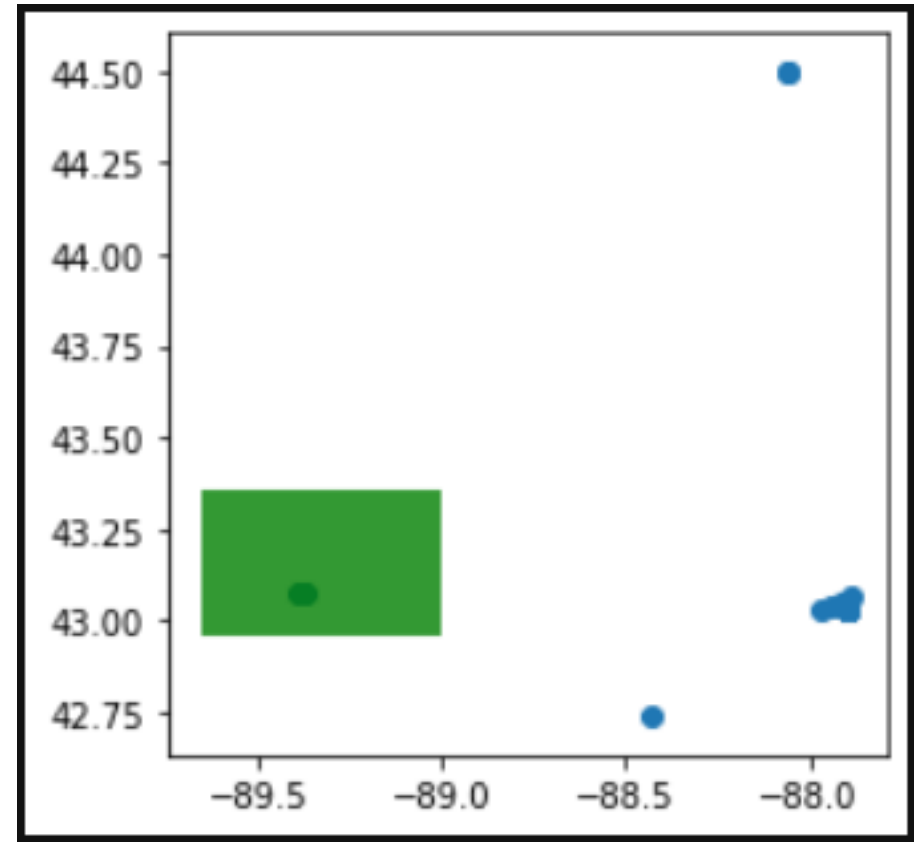

Visualization

1. Used a bounding box to visualizing which venues are in the Madison area, and therefore accessible to more UW students

Visualization

2. Used osmnx and network to find the shortest path from Science Hall (Campus) to the local venues
3. Used Carto to create isoline map to show walk times to local venues
4. Created a bar chart to show which days shows are typically on